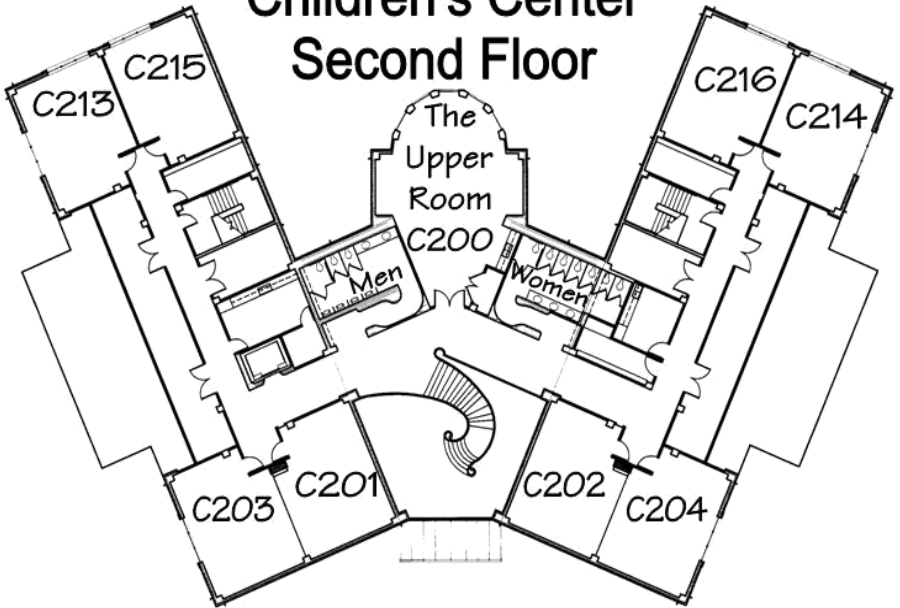

Adult Division 8:15am

Adults meet in the Children's Center (CC) or the Worship Center (WC)

Men (All Ages)	CC	C216
King's Daughters (Ladies)	CC	C214
B.A.S.I.C. (Coed 60's+)	CC	C202/C204

LOGOS (Coed-60's+)	WC	W201
Loyalty (Coed-70's+)	WC	W204
Nettie Cochran (Ladies 70's+)	WC	W104

Adult Division 11:00am

Adults meet in the Children's Center (CC) or the Worship Center (WC)

Adult I (Singles)	CC	C216
Adult II&III (Coed-20's&30's)	CC	C213
Adult II&III (Ladies)	CC	C203
Adult II&III (Men)	CC	C201
Adult IV (Coed-40's)	CC	C200
Abundant Life (Ladies)	CC	C214
B.A.S.I.C. (Coed 60's+)	CC	C202/204

Adult I A (Young Adults – Coed)	WC	W214
Adult V (Coed-50's)	WC	W104
Focus Today (Coed – All Ages)	WC	W218
JOY (Coed-60's+)	WC	W204
Unity (Coed-70's+)	WC	W201

Children's Center First Floor

Children's Center Second Floor