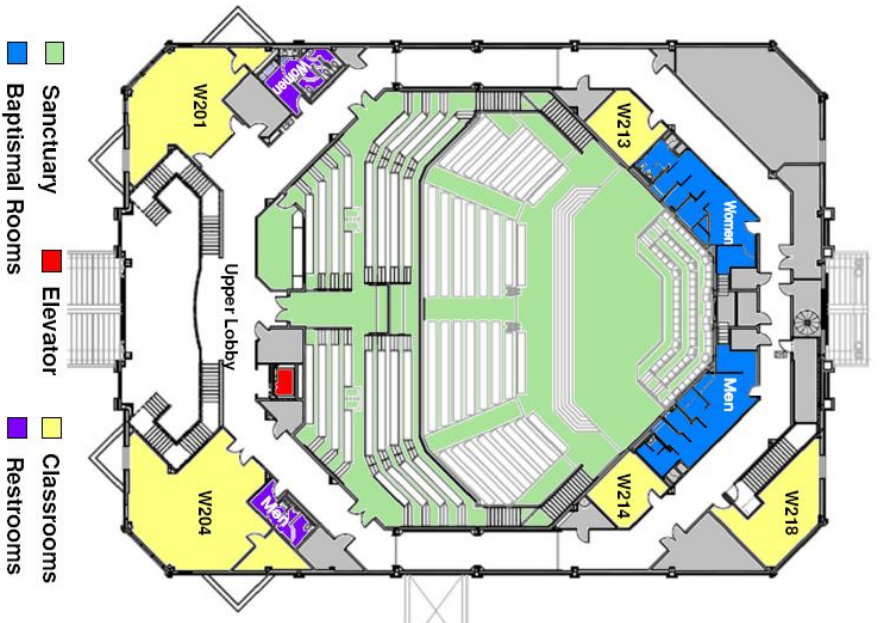

Adult Division 8:15am

Adults meet in the Children's Center (CC) or the Worship Center (WC)

Men (All Ages)	CC	C216
King's Daughters (Ladies)	CC	C214
B.A.S.I.C. (Coed 60's+)	CC	C202/C204

LOGOS (Coed-60's+)	WC	W201
Loyalty (Coed-70's+)	WC	W204
Nettie Cochran (Ladies 70's+)	WC	W104

Adult Division 11:00am

Adults meet in the Children's Center (CC) or the Worship Center (WC)

Adult I (Singles)	CC	C216
Adult II&III (Coed-20's&30's)	CC	C213
Adult II&III (Ladies)	CC	C203
Adult II&III (Men)	CC	C201
Adult IV (Coed-40's)	CC	C200
Abundant Life (Ladies)	CC	C214
B.A.S.I.C. (Coed 60's+)	CC	C202/204

Adult I A (Young Adults – Coed)	WC	W214
Adult V (Coed-50's)	WC	W104
Focus Today (Coed – All Ages)	WC	W218
JOY (Coed-60's+)	WC	W204
Unity (Coed-70's+)	WC	W201

Children's Center First Floor

Children's Center Second Floor

Worship Center First Floor

Worship Center Second Floor

Campus & Bible Study Guide

Central Baptist Church

Dear Guest,

I want to take this opportunity to welcome you to the family of believers known as Central Baptist Church. Our ministry of **Sunday Morning Bible Study** aims to connect people to God through His Word and to each other through fellowship. This guide is designed to help you find a Bible study class and locate the class on our church campus. Greeters are also ready to assist you. **Classes for adults begin at 8:15 a.m. and classes for all ages begin at 11:00 a.m.** Welcome to Central.