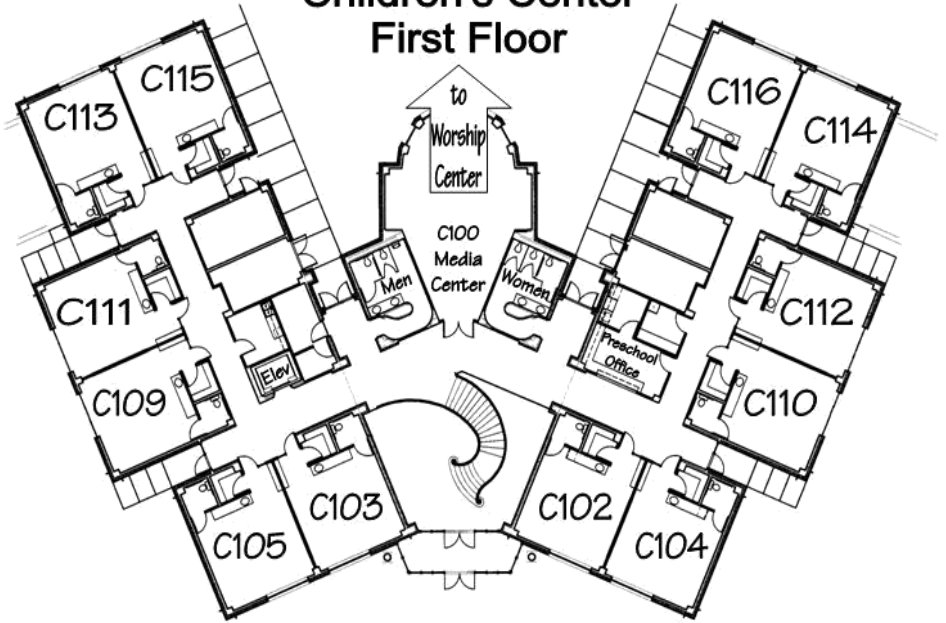

Adult Division 8:15am

Adults meet in the Children's Center (CC) or the Worship Center (WC)

Men (All Ages)	CC	C216
King's Daughters (Ladies)	CC	C214
B.A.S.I.C. (Coed 60's+)	CC	C202/C204

LOGOS (Coed-60's+)	WC	W201
Loyalty (Coed-70's+)	WC	W204
Nettie Cochran (Ladies 70's+)	WC	W104

Adult Division 11:00am

Adults meet in the Children's Center (CC) or the Worship Center (WC)

Adult I (Singles)	CC	C216
Adult II&III (Coed-20's&30's)	CC	C213
Adult II&III (Ladies)	CC	C203
Adult II&III (Men)	CC	C201
Adult IV (Coed-40's)	CC	C200
Abundant Life (Ladies)	CC	C214
B.A.S.I.C. (Coed 60's+)	CC	C202/204

Adult I A (Young Adults – Coed)	WC	W214
Adult V (Coed-50's)	WC	W104
Focus Today (Coed – All Ages)	WC	W218
JOY (Coed-60's+)	WC	W204
Unity (Coed-70's+)	WC	W201

Children's Center First Floor

Children's Center Second Floor