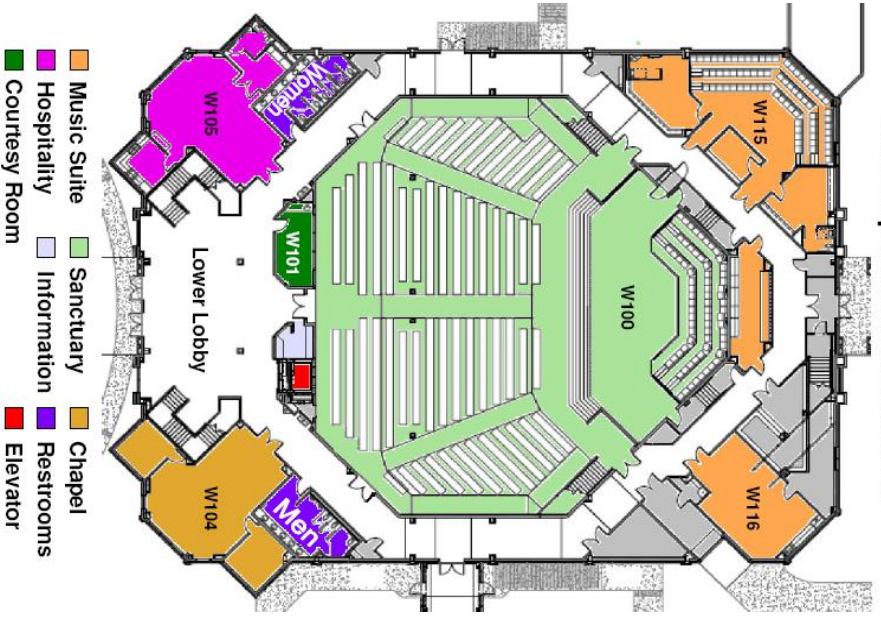

Adult Division 8:15am

Adults meet in the Children's Center (CC) or the Worship Center (WC)

Men (All Ages)	CC	C216
King's Daughters (Ladies)	CC	C214
B.A.S.I.C. (Coed 60's+)	CC	C202/C204

LOGOS (Coed-60's+)	WC	W201
Loyalty (Coed-70's+)	WC	W204
Nettie Cochran (Ladies 70's+)	WC	W104

Adult Division 11:00am

Adults meet in the Children's Center (CC) or the Worship Center (WC)

Adult I (Singles)	CC	C216
Adult II&III (Coed-20's&30's)	CC	C213
Adult II&III (Ladies)	CC	C203
Adult II&III (Men)	CC	C201
Adult IV (Coed-40's)	CC	C200
Abundant Life (Ladies)	CC	C214
B.A.S.I.C. (Coed 60's+)	CC	C202/204

Adult I A (Young Adults – Coed)	WC	W214
Adult V (Coed-50's)	WC	W104
Focus Today (Coed – All Ages)	WC	W218
JOY (Coed-60's+)	WC	W204
Unity (Coed-70's+)	WC	W201

Children's Center First Floor

Children's Center Second Floor

Worship Center First Floor

Worship Center Second Floor

Campus & Bible Study Guide

Central Baptist Church

Dear Guest,

I want to take this opportunity to welcome you to the family of believers known as Central Baptist Church. Our ministry of **Sunday Morning Bible Study** aims to connect people to God through His Word and to each other through fellowship. This guide is designed to help you find a Bible study class and locate the class on our church campus. Greeters are also ready to assist you. **Classes for adults begin at 8:15 a.m. and classes for all ages begin at 11:00 a.m.** Welcome to Central.